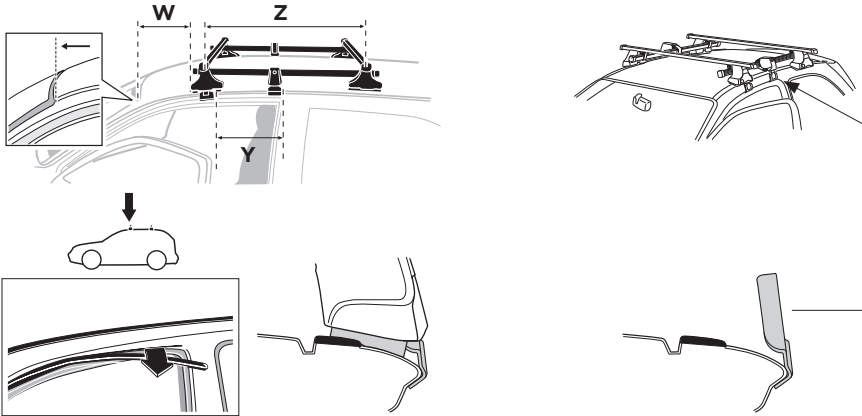

- Top Left:** An information icon 'i' and a warning triangle. An arrow points to a person reading a manual. Below is a pencil writing on a form.
- Top Middle:** Two manuals are shown. Manual 'B' (Thule Rapid System Kit 1025) has an arrow pointing to Manual 'A' (Thule Rapid System 754). Manual 'A' has an arrow pointing to a Thule Rapid System 754 component.
- Top Right:** A weight calculation diagram:
$$\begin{array}{r} \text{xx kg} \\ \text{xx lbs} \end{array} + \begin{array}{l} \text{7 kg} \\ \text{15,4 lbs} \end{array} \\ \hline \begin{array}{l} \text{3 kg} \\ \text{6,6 lbs} \end{array} \\ \hline \text{= } \begin{array}{|c|c|} \hline \text{Max.} & \text{Max.} \\ \hline \text{50 kg} & \text{110 lbs} \\ \hline \end{array}$$
- Bottom Left:** A warning triangle, three manuals (A, B, and a 'Safety' manual), and a person reading a manual.
- Bottom Right:** A warning triangle, a car with arrows indicating load placement on the roof, and a speedometer showing a warning zone between 40 km/h (25 Mph) and 80 km/h (50 Mph), with a maximum speed of 130 km/h (80 Mph).

2

SRA

FORD Fiesta, 3-dr Hatchback, 96-02

MAZDA 121, 3-dr Hatchback, 96-03

FORD Fiesta, 5-dr Hatchback, 90-95, 96-01

MAZDA 121, 5-dr Hatchback, 96-03

3

	W (mm)	Z (mm)	Y (mm)	W (inch)	Z (inch)	Y (inch)
FORD Fiesta, 3-dr Hatchback, 96-02	210	700	350	8 1/4	27 1/2	13 1/4
MAZDA 121, 3-dr Hatchback, 96-03	210	700	350	8 1/4	27 1/2	13 1/4

	W (mm)	Z (mm)	W (inch)	Z (inch)
FORD Fiesta, 5-dr Hatchback, 90-95, 96-01	180	700	7 1/8	27 1/2
MAZDA 121, 5-dr Hatchback, 96-03	180	700	7 1/8	27 1/2