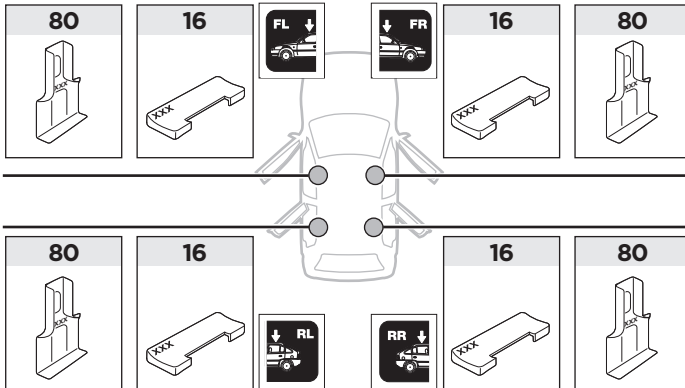

- Top Left:** An information icon 'i' and a warning triangle. An arrow points to a person reading a manual. Below is a pencil writing on a form.
- Top Middle:** Two manuals are shown. Manual 'B' (Thule Rapid System Kit 1025) has an arrow pointing to Manual 'A' (Thule Rapid System 754). Manual 'A' has an arrow pointing to a Thule Rapid System 754 component.
- Top Right:** A weight calculation diagram:
$$\begin{array}{r} \text{xx kg} \\ \text{xx lbs} \end{array} + \begin{array}{l} \text{7 kg} \\ \text{15,4 lbs} \end{array} \\ \hline \begin{array}{l} \text{3 kg} \\ \text{6,6 lbs} \end{array} \\ \hline \text{= } \begin{array}{|c|c|} \hline \text{Max.} & \text{Max.} \\ \hline \text{50 kg} & \text{110 lbs} \\ \hline \end{array}$$
- Bottom Left:** A warning triangle, three manuals (A, B, and a 'Safety' manual), and a person reading a manual.
- Bottom Right:** A warning triangle, a car with arrows indicating load placement on the roof, and a speedometer showing a warning zone between 40 km/h (25 Mph) and 80 km/h (50 Mph), with a maximum speed of 130 km/h (80 Mph).

2

SRA

FORD Fiesta, 3-dr Hatchback, 96-02

MAZDA 121, 3-dr Hatchback, 96-03

FORD Fiesta, 5-dr Hatchback, 90-95, 96-01

MAZDA 121, 5-dr Hatchback, 96-03

3

	W (mm)	Z (mm)	Y (mm)	W (inch)	Z (inch)	Y (inch)
FORD Fiesta, 3-dr Hatchback, 96-02	210	700	350	8 1/4	27 1/2	13 1/4
MAZDA 121, 3-dr Hatchback, 96-03	210	700	350	8 1/4	27 1/2	13 1/4

	W (mm)	Z (mm)	W (inch)	Z (inch)
FORD Fiesta, 5-dr Hatchback, 90-95, 96-01	180	700	7 1/8	27 1/2
MAZDA 121, 5-dr Hatchback, 96-03	180	700	7 1/8	27 1/2