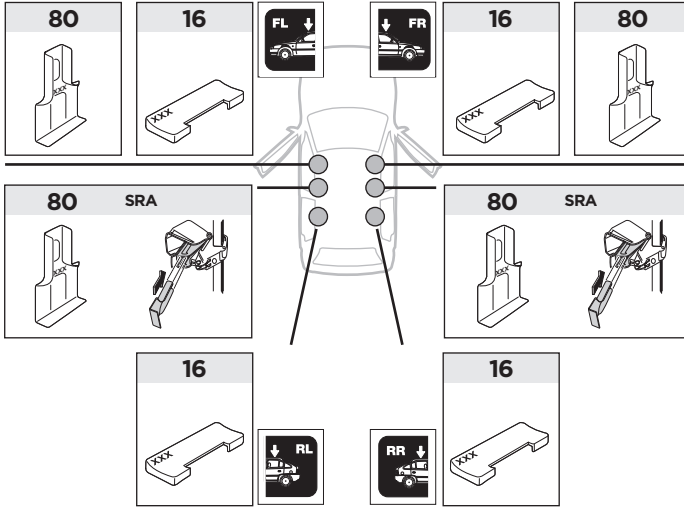

- Top Left:** An information icon 'i' and a warning triangle. An arrow points to a person reading a manual. Below is a pencil writing on a form.
- Top Middle:** Two manuals are shown. Manual 'B' (Thule Rapid System Kit 1025) has an arrow pointing to Manual 'A' (Thule Rapid System 754). Manual 'A' has an arrow pointing to a Thule Rapid System 754 component.
- Top Right:** A weight calculation diagram:
$$\begin{array}{r} \text{xx kg} \\ \text{xx lbs} \end{array} + \begin{array}{l} \text{7 kg} \\ \text{15,4 lbs} \end{array} \\ \hline \begin{array}{l} \text{3 kg} \\ \text{6,6 lbs} \end{array} \\ \hline \text{= } \begin{array}{|c|c|} \hline \text{Max.} & \text{Max.} \\ \hline \text{50 kg} & \text{110 lbs} \\ \hline \end{array}$$
- Bottom Left:** A warning triangle, three manuals (A, B, and a 'Safety' manual), and a person reading a manual.
- Bottom Right:** A warning triangle, a car with arrows indicating load placement on the roof, and a speedometer showing a warning zone between 40 km/h (25 Mph) and 80 km/h (50 Mph), with a maximum speed of 130 km/h (80 Mph).

	Y (scale)	Y (mm)	Y (inch)
FORD Fiesta , 3-dr Hatchback, 96-02	24	891	35 ¹ / ₈
FORD Fiesta , 5-dr Hatchback, 90-95, 96-01	25	901	35 ¹ / ₂
MAZDA 121 , 3-dr Hatchback, 96-03	24	891	35 ¹ / ₈
MAZDA 121 , 5-dr Hatchback, 96-03	25	901	35 ¹ / ₂

2

SRA

FORD Fiesta, 3-dr Hatchback, 96-02

MAZDA 121, 3-dr Hatchback, 96-03

FORD Fiesta, 5-dr Hatchback, 90-95, 96-01

MAZDA 121, 5-dr Hatchback, 96-03

3

	W (mm)	Z (mm)	Y (mm)	W (inch)	Z (inch)	Y (inch)
FORD Fiesta, 3-dr Hatchback, 96-02	210	700	350	8 1/4	27 1/2	13 1/4
MAZDA 121, 3-dr Hatchback, 96-03	210	700	350	8 1/4	27 1/2	13 1/4

	W (mm)	Z (mm)	W (inch)	Z (inch)
FORD Fiesta, 5-dr Hatchback, 90-95, 96-01	180	700	7 1/8	27 1/2
MAZDA 121, 5-dr Hatchback, 96-03	180	700	7 1/8	27 1/2