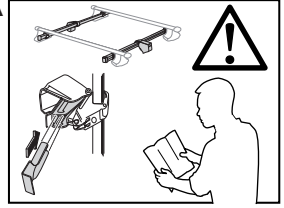

2

SRA

FORD Fiesta, 3-dr Hatchback, 96-02

MAZDA 121, 3-dr Hatchback, 96-03

FORD Fiesta, 5-dr Hatchback, 90-95, 96-01

MAZDA 121, 5-dr Hatchback, 96-03